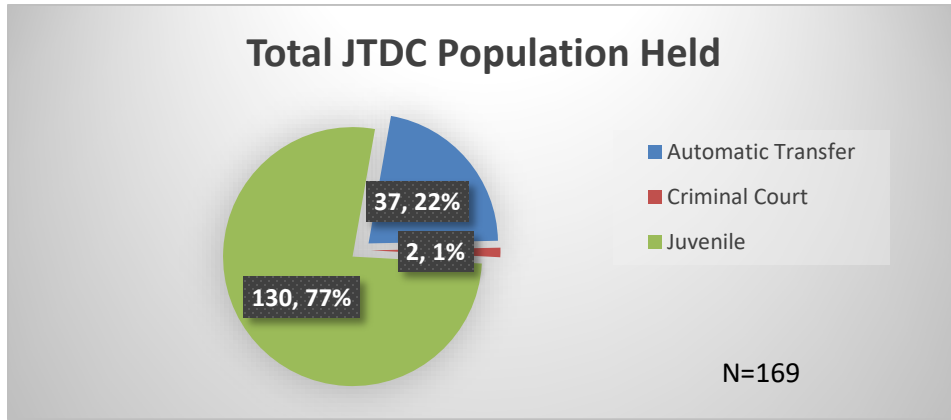

Daily Data Dashboard – December 6, 2022
Demographics for JTDC Population
Tuesday Morning Midnight Count

Total # of probation Involved youth¹: 1,035

¹ Probation Active: Any youth who is pending sentencing with an active social history, has been formally placed on probation or supervision with Cook County Juvenile Probation on the date of the report.

*Age, Gender and Race for Criminal Court population (N=2) is not represented in this report.

Data sources: cFive Supervisor – Probation Population and RMIS – JTDC Population

Daily Data Dashboard – December 6, 2022
Demographics for JTDC Population
Tuesday Morning Midnight Count