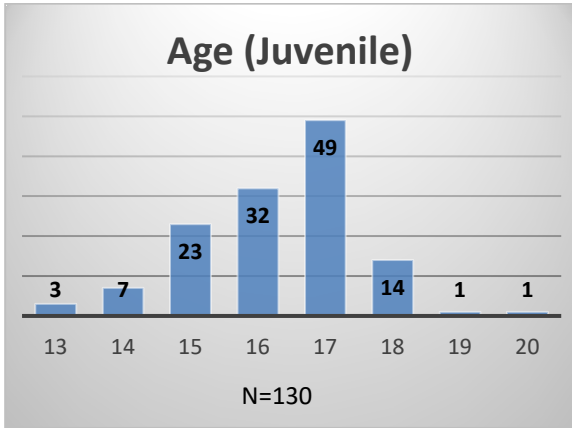

Daily Data Dashboard – December 6, 2022
Demographics for JTDC Population
Tuesday Morning Midnight Count

Total # of probation Involved youth¹: 1,035

¹ Probation Active: Any youth who is pending sentencing with an active social history, has been formally placed on probation or supervision with Cook County Juvenile Probation on the date of the report.

*Age, Gender and Race for Criminal Court population (N=2) is not represented in this report.

Data sources: cFive Supervisor – Probation Population and RMIS – JTDC Population

Daily Data Dashboard – December 6, 2022
Demographics for JTDC Population
Tuesday Morning Midnight Count