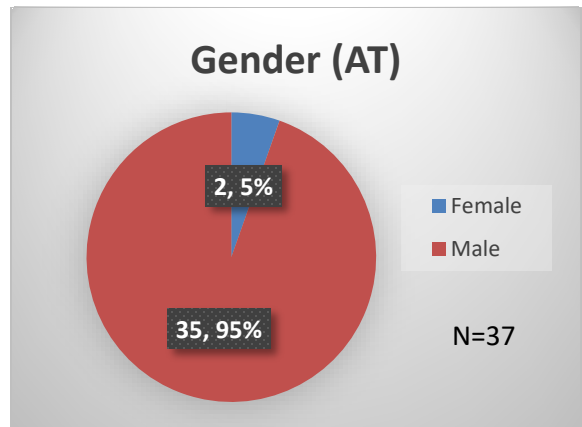

Daily Data Dashboard – December 6, 2022
Demographics for JTDC Population
Tuesday Morning Midnight Count

Total # of probation Involved youth¹: 1,035

¹ Probation Active: Any youth who is pending sentencing with an active social history, has been formally placed on probation or supervision with Cook County Juvenile Probation on the date of the report.

*Age, Gender and Race for Criminal Court population (N=2) is not represented in this report.

Data sources: cFive Supervisor – Probation Population and RMIS – JTDC Population

Daily Data Dashboard – December 6, 2022
Demographics for JTDC Population
Tuesday Morning Midnight Count