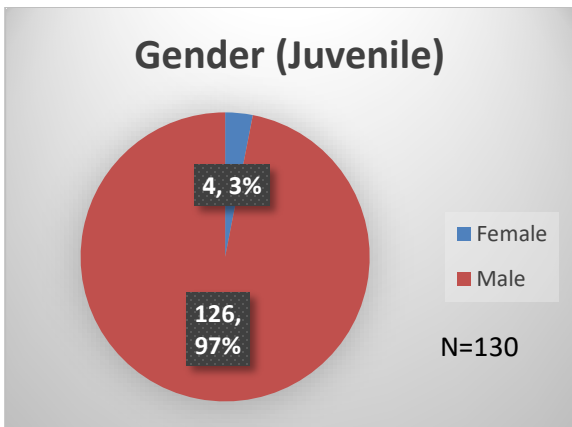

Daily Data Dashboard – December 6, 2022
Demographics for JTDC Population
Tuesday Morning Midnight Count

Total # of probation Involved youth¹: 1,035

¹ Probation Active: Any youth who is pending sentencing with an active social history, has been formally placed on probation or supervision with Cook County Juvenile Probation on the date of the report.

*Age, Gender and Race for Criminal Court population (N=2) is not represented in this report.

Data sources: cFive Supervisor – Probation Population and RMIS – JTDC Population

Daily Data Dashboard – December 6, 2022
Demographics for JTDC Population
Tuesday Morning Midnight Count