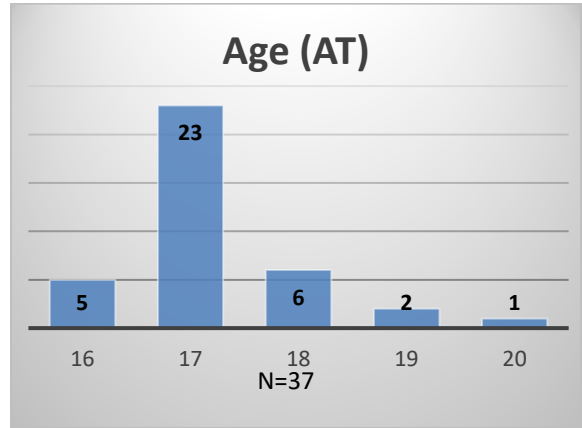

Daily Data Dashboard – December 6, 2022
Demographics for JTDC Population
Tuesday Morning Midnight Count

Total # of probation Involved youth¹: 1,035

¹ Probation Active: Any youth who is pending sentencing with an active social history, has been formally placed on probation or supervision with Cook County Juvenile Probation on the date of the report.

*Age, Gender and Race for Criminal Court population (N=2) is not represented in this report.

Data sources: cFive Supervisor – Probation Population and RMIS – JTDC Population

Daily Data Dashboard – December 6, 2022
Demographics for JTDC Population
Tuesday Morning Midnight Count